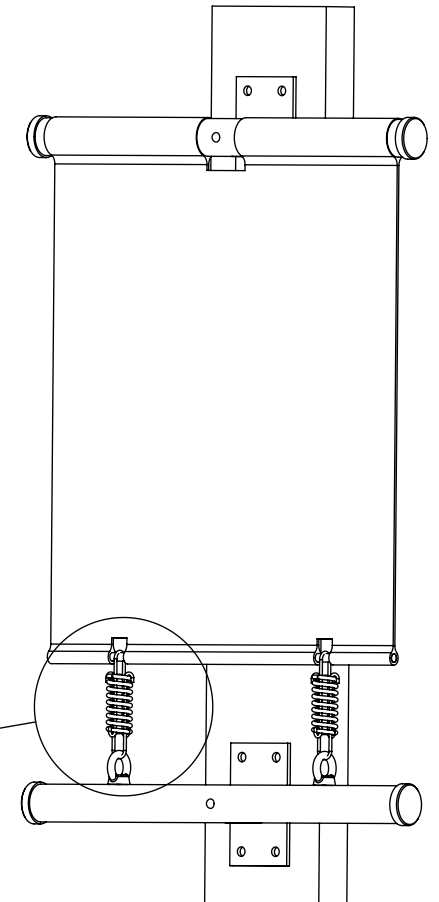

Towel rail banner
maximum height 6000mm

3000mm (4springs)

2400mm (4 springs)

1800mm (2 springs)

1500mm (2 springs)

Standard banner widths
(Non standard widths available on request)
For banners 1500mm in width or greater use towel rail system
for wall mounting

1220mm (2springs)

1000mm (2 springs)

915mm (2 springs)

760mm (2 springs)

610mm (2 springs)

Standard towel rail banner widths
(Non standard widths available on request)

Wall mounted banner
maximum height 4000mm