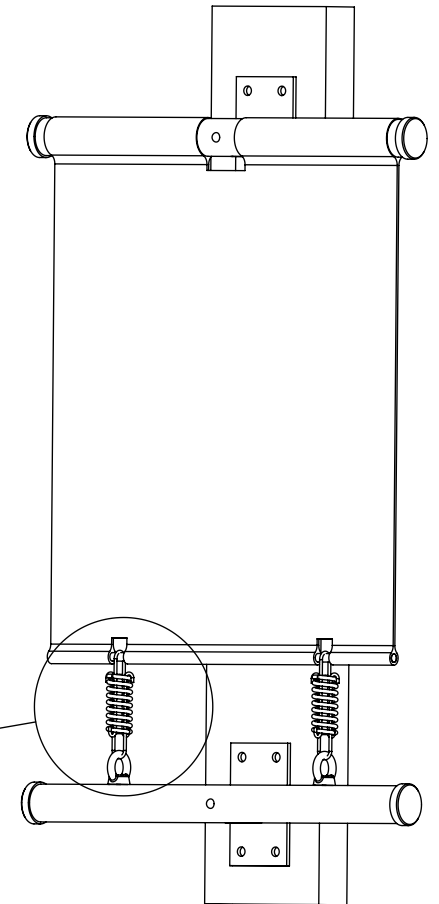

Banner material

The system consists of two rigid horizontal supports,  
fabricated from aluminium pipe

Towel rail banner  
maximum height 6000mm

3000mm (4springs)

2400mm (4 springs)

1800mm (2 springs)

1500mm (2 springs)

Standard banner widths  
(Non standard widths available on request)  
For banners 1500mm in width or greater use towel rail system  
for wall mounting

1220mm (2springs)

1000mm (2 springs)

915mm (2 springs)

760mm (2 springs)

610mm (2 springs)

Standard towel rail banner widths  
(Non standard widths available on request)

Wall mounted banner  
maximum height 4000mm

Spring tensioning system,  
to keep banner taut