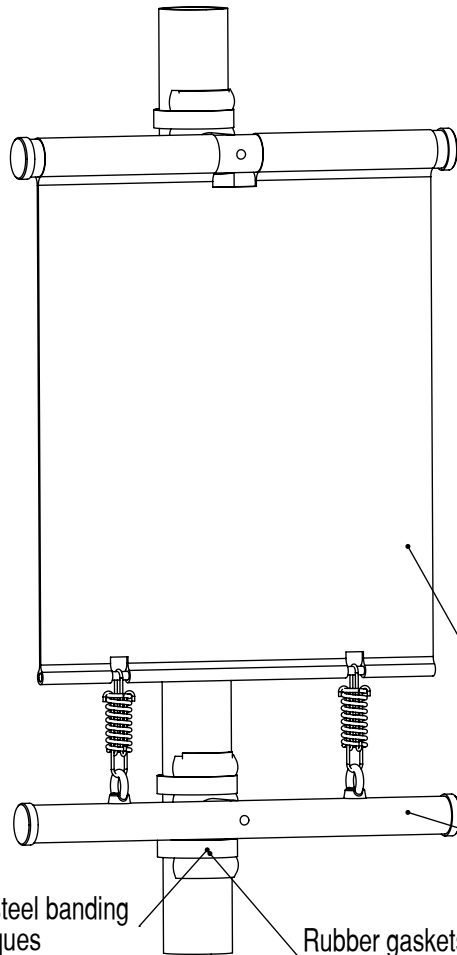

t 01934 852888  
f 01934 852816  
e sales@signscape.co.uk  
w www.signscape.co.uk

Post mounted banner  
maximum height 4000mm

Stainless steel banding  
or Tamtorques

Rubber gaskets supplied  
to protect the post or column

Banner material

The system consists of two rigid horizontal supports,  
fabricated from aluminium pipe

Towel rail banner  
maximum height 6000mm

3000mm (4springs)

2400mm (4 springs)

1800mm (2 springs)

1500mm (2 springs)

Standard banner widths  
(Non standard widths available on request)  
For banners 1500mm in width or greater use towel rail system  
for wall mounting

1220mm (2springs)

1000mm (2 springs)

915mm (2 springs)

760mm (2 springs)

610mm (2 springs)

Standard towel rail banner widths  
(Non standard widths available on request)

Wall mounted banner  
maximum height 4000mm

Spring tensioning system,  
to keep banner taut