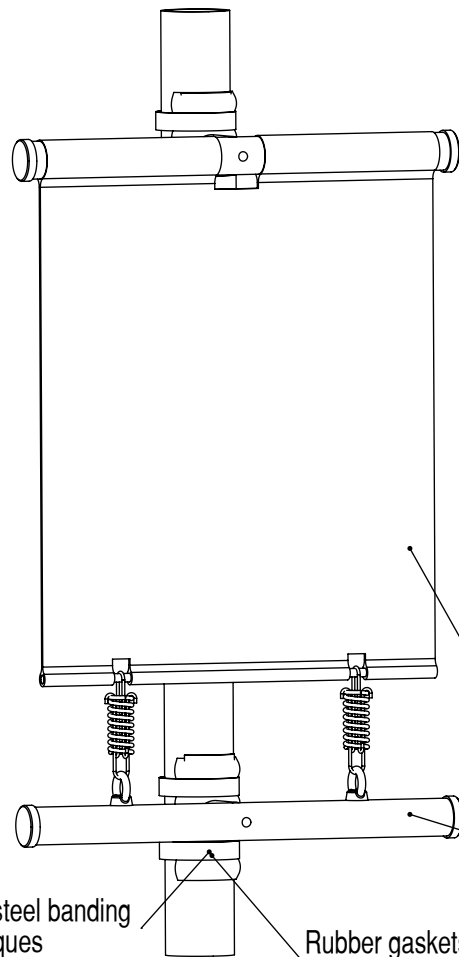

t 01934 852888
f 01934 852816
e sales@signscape.co.uk
w www.signscape.co.uk

Post mounted banner
maximum height 4000mm

Stainless steel banding
or Tamtorques

Rubber gaskets supplied
to protect the post or column

Towel rail banner
maximum height 6000mm

3000mm (4springs)

2400mm (4 springs)

1800mm (2 springs)

1500mm (2 springs)

Standard banner widths
(Non standard widths available on request)
For banners 1500mm in width or greater use towel rail system
for wall mounting

1220mm (2springs)

1000mm (2 springs)

915mm (2 springs)

760mm (2 springs)

610mm (2 springs)

Standard towel rail banner widths
(Non standard widths available on request)

Wall mounted banner
maximum height 4000mm