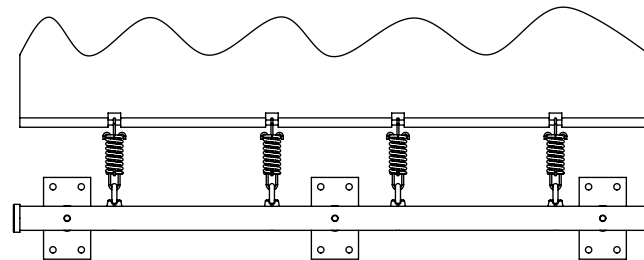

t 01934 852888
f 01934 852816
e sales@signscape.co.uk
w www.signscape.co.uk

Post mounted banner
maximum height 4000mm

Stainless steel banding
or Tamtorques

Rubber gaskets supplied
to protect the post or column

Towel rail banner
maximum height 6000mm

3000mm (4springs)

2400mm (4 springs)

1800mm (2 springs)

1500mm (2 springs)

Standard banner widths
(Non standard widths available on request)
For banners 1500mm in width or greater use towel rail system
for wall mounting

1220mm (2springs)

1000mm (2 springs)

915mm (2 springs)

760mm (2 springs)

610mm (2 springs)

Standard towel rail banner widths
(Non standard widths available on request)

Wall mounted banner
maximum height 4000mm

Spring tensioning system,
to keep banner taut