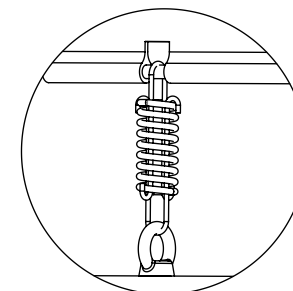

Towel rail banner
maximum height 6000mm

3000mm (4springs)

2400mm (4 springs)

1800mm (2 springs)

1500mm (2 springs)

Standard banner widths
(Non standard widths available on request)
For banners 1500mm in width or greater use towel rail system
for wall mounting

1220mm (2springs)

1000mm (2 springs)

915mm (2 springs)

760mm (2 springs)

610mm (2 springs)

Standard towel rail banner widths
(Non standard widths available on request)

Wall mounted banner
maximum height 4000mm