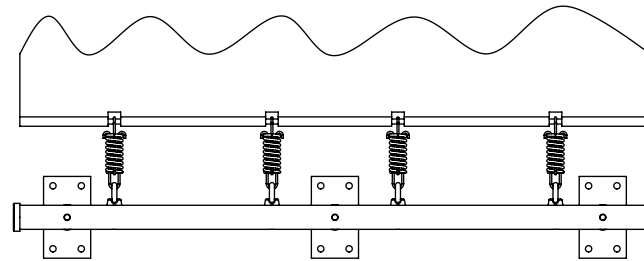

t 01934 852888  
f 01934 852816  
e sales@signscape.co.uk  
w www.signscape.co.uk

Post mounted banner  
maximum height 4000mm

Stainless steel banding  
or Tamtorques

Rubber gaskets supplied  
to protect the post or column

Banner material

The system consists of two rigid horizontal supports,  
fabricated from aluminium pipe

Towel rail banner  
maximum height 6000mm

3000mm (4springs)

2400mm (4 springs)

1800mm (2 springs)

1500mm (2 springs)

Standard banner widths  
(Non standard widths available on request)  
For banners 1500mm in width or greater use towel rail system  
for wall mounting

1220mm (2springs)

1000mm (2 springs)

915mm (2 springs)

760mm (2 springs)

610mm (2 springs)

Standard towel rail banner widths  
(Non standard widths available on request)

Wall mounted banner  
maximum height 4000mm

Spring tensioning system,  
to keep banner taut