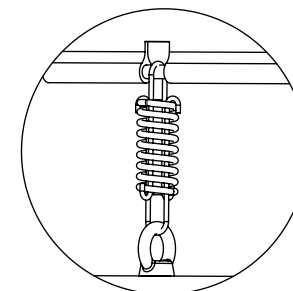

Banner material

The system consists of two rigid horizontal supports,  
fabricated from aluminium pipe

Towel rail banner  
maximum height 6000mm

3000mm (4springs)

2400mm (4 springs)

1800mm (2 springs)

1500mm (2 springs)

Standard banner widths  
(Non standard widths available on request)  
For banners 1500mm in width or greater use towel rail system  
for wall mounting

1220mm (2springs)

1000mm (2 springs)

915mm (2 springs)

760mm (2 springs)

610mm (2 springs)

Standard towel rail banner widths  
(Non standard widths available on request)

Wall mounted banner  
maximum height 4000mm

Spring tensioning system,  
to keep banner taut