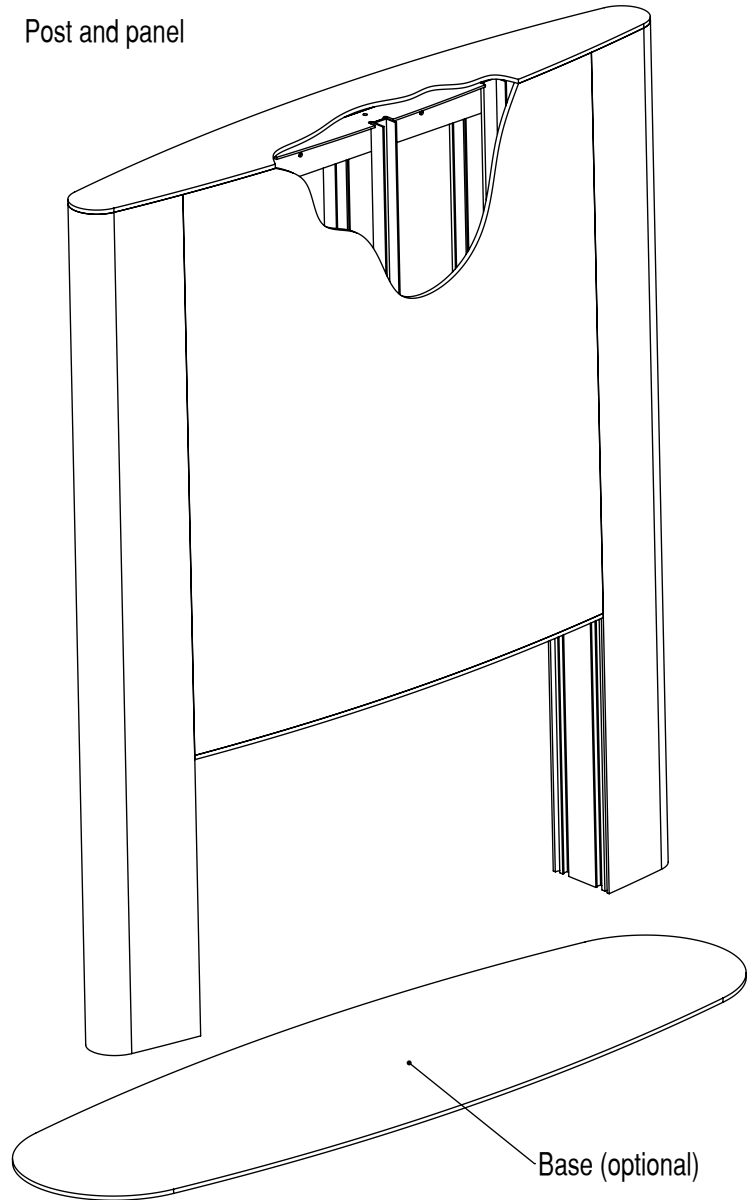

t 01934 852888
f 01934 852816
e sales@signscape.co.uk
w www.signscape.co.uk

Post and panel

Wall mounted