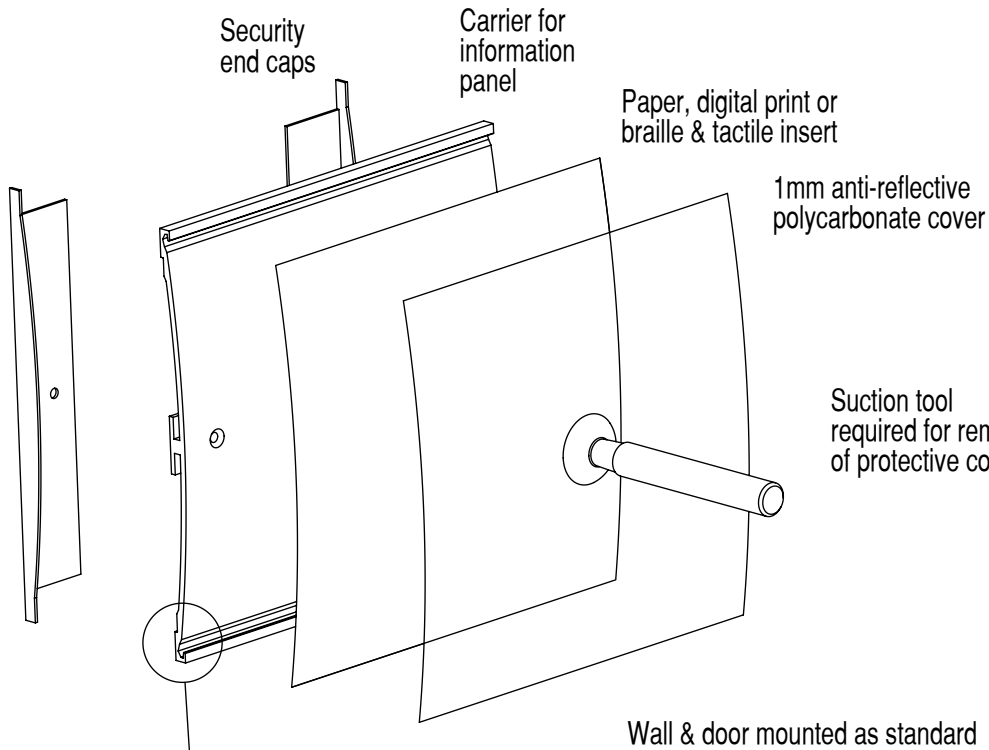

t 01934 852888
 f 01934 852816
 e sales@signscape.co.uk
 w www.signscape.co.uk

Wall & door mounted as standard

STANDARD EXTRUSIONS

Lockable sign display (Horizontally or vertically mounted)