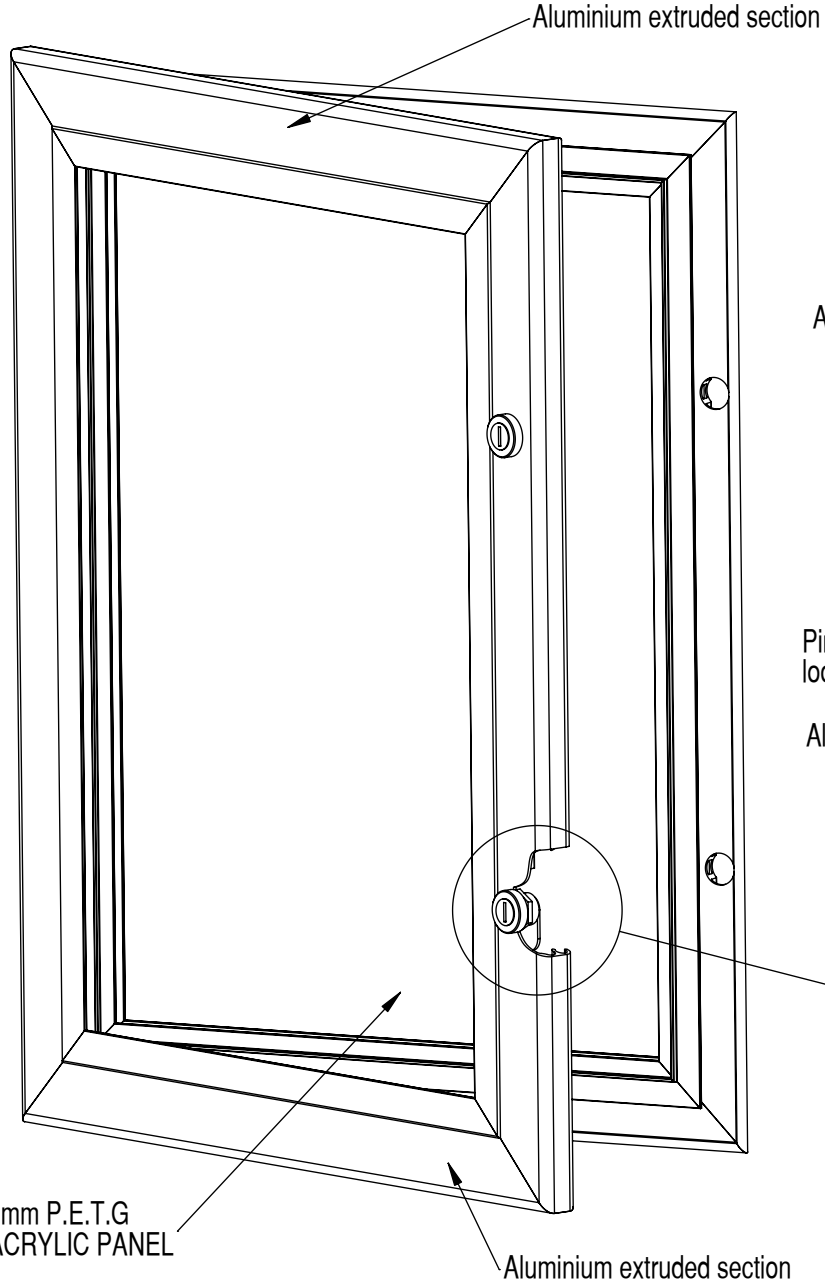

t 01934 852888
 f 01934 852816
 e sales@signscape.co.uk
 w www.signscape.co.uk

POSTERLOC

POSTERLOC WITH PINBOARD

Locking device

STANDARD POSTER SIZES (NON-STANDARD SIZES ALSO AVAILABLE)