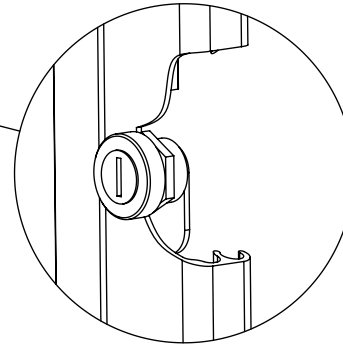

t 01934 852888
 f 01934 852816
 e sales@signscape.co.uk
 w www.signscape.co.uk

POSTERLOC

POSTERLOC WITH PINBOARD

Locking device

STANDARD POSTER SIZES (NON-STANDARD SIZES ALSO AVAILABLE)